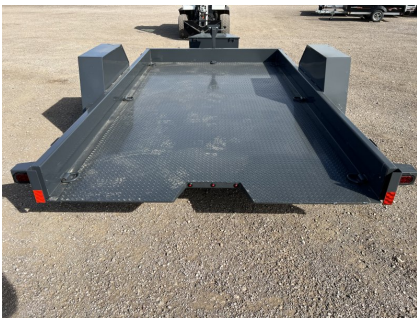

#LM4773 Continued ...

Rapid Trailer Sales
(605) 593-5933
www.RapidTrailerSales.com
4651 E Mall Dr
Box Elder, SD 57719