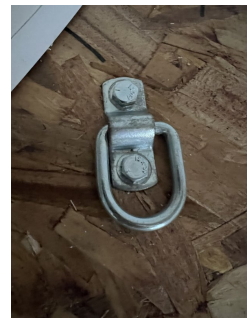

#AE11771 Continued ...

Rapid Trailer Sales
(605) 593-5933
www.RapidTrailerSales.com
4651 E Mall Dr
Box Elder, SD 57719