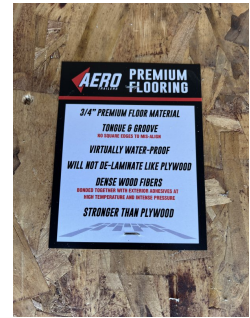

#AE11760 Continued ...

Rapid Trailer Sales
(605) 593-5933
www.RapidTrailerSales.com
4651 E Mall Dr
Box Elder, SD 57719