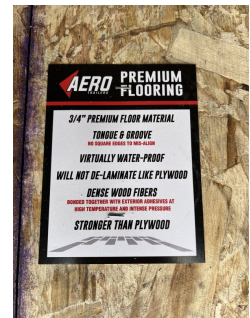

#AE11755 Continued ...

Rapid Trailer Sales
(605) 593-5933
www.RapidTrailerSales.com
4651 E Mall Dr
Box Elder, SD 57719