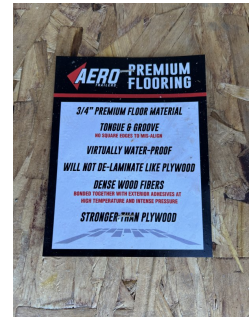

#AE11753 Continued ...

Rapid Trailer Sales
(605) 593-5933
www.RapidTrailerSales.com
4651 E Mall Dr
Box Elder, SD 57719