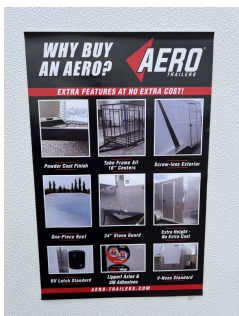

#AE11749 Continued ...

Rapid Trailer Sales
(605) 593-5933
www.RapidTrailerSales.com
4651 E Mall Dr
Box Elder, SD 57719