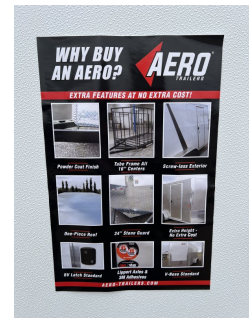

#AE11748 Continued ...

Rapid Trailer Sales
(605) 593-5933
www.RapidTrailerSales.com
4651 E Mall Dr
Box Elder, SD 57719