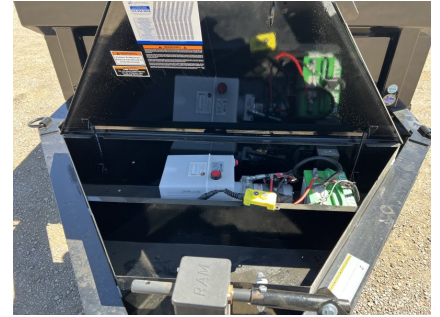

#LDT2528 Continued ...

Rapid Trailer Sales
(605) 593-5933
www.RapidTrailerSales.com
4651 E Mall Dr
Box Elder, SD 57719