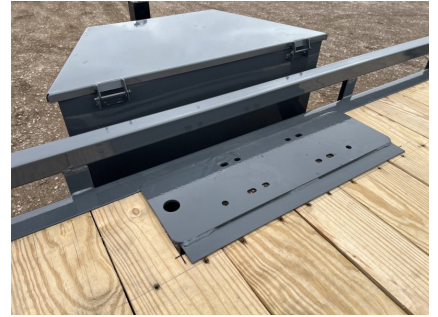

#LM4760 Continued ...

Rapid Trailer Sales
(605) 593-5933
www.RapidTrailerSales.com
4651 E Mall Dr
Box Elder, SD 57719