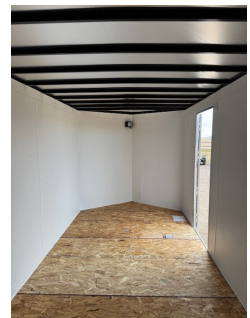

#AE11742 Continued ...

Rapid Trailer Sales
(605) 593-5933
www.RapidTrailerSales.com
4651 E Mall Dr
Box Elder, SD 57719