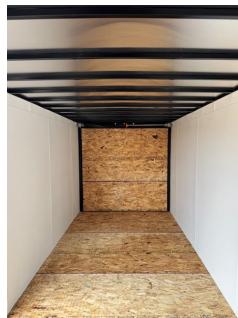

#AE11742 Continued ...

Rapid Trailer Sales
(605) 593-5933
www.RapidTrailerSales.com
4651 E Mall Dr
Box Elder, SD 57719