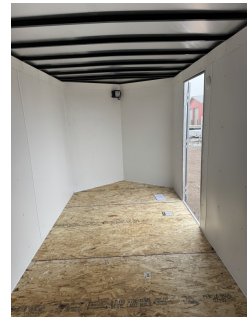

#AE11738 Continued ...

Rapid Trailer Sales
(605) 593-5933
www.RapidTrailerSales.com
4651 E Mall Dr
Box Elder, SD 57719