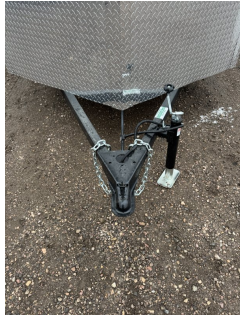

#AE11736 Continued ...

Rapid Trailer Sales
(605) 593-5933
www.RapidTrailerSales.com
4651 E Mall Dr
Box Elder, SD 57719