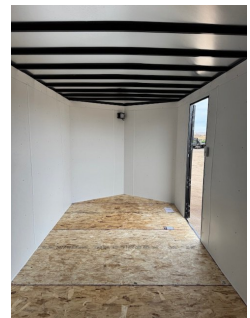

#AE11652 Continued ...

Rapid Trailer Sales
(605) 593-5933
www.RapidTrailerSales.com
4651 E Mall Dr
Box Elder, SD 57719